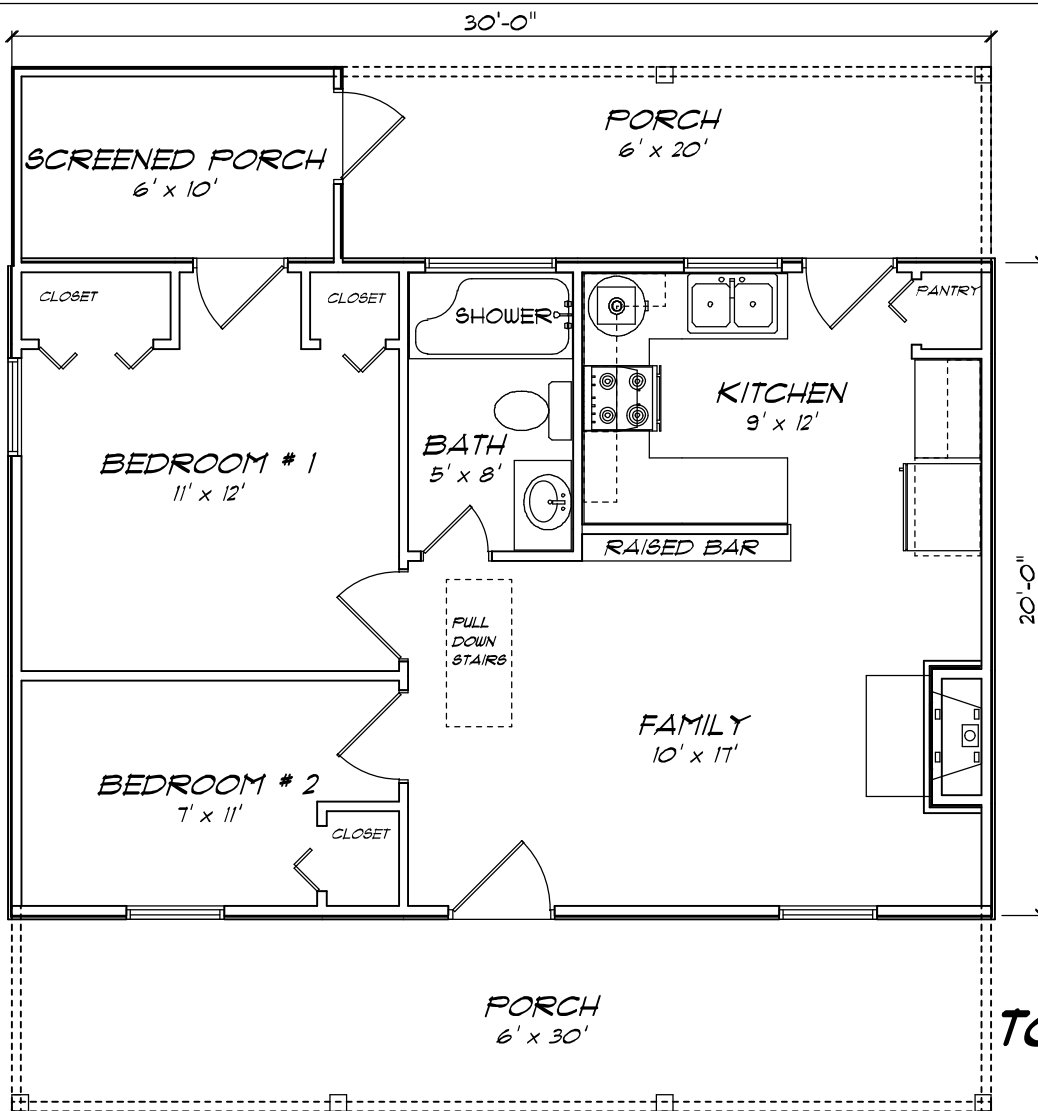

**FRONT VIEW**

**REAR VIEW**

**THE ASPEN 600 SQ FT. 2 BED / 1 BATH**

NAME	AREA
MAINFLOOR	600 sq ft.
SCREENED PORCH	60 sq ft.
COVERED PORCHES	300 sq ft.

**20'-0" X 30'-0"**  
**TOTAL = 600 SQ. FT.**