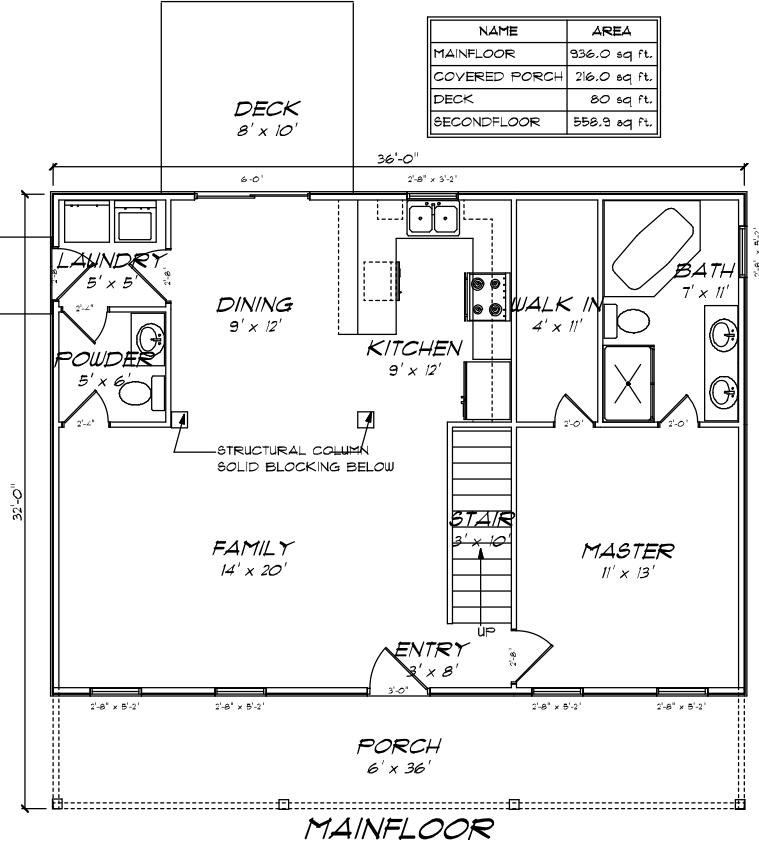

THE CAPE | 1495 SQ FT. 3 BED 2.5 BATH

**36'-0" X 32'-0" OVERALL FOOTPRINT
TOTAL HEATED AREA = 1495 SQ. FT.**