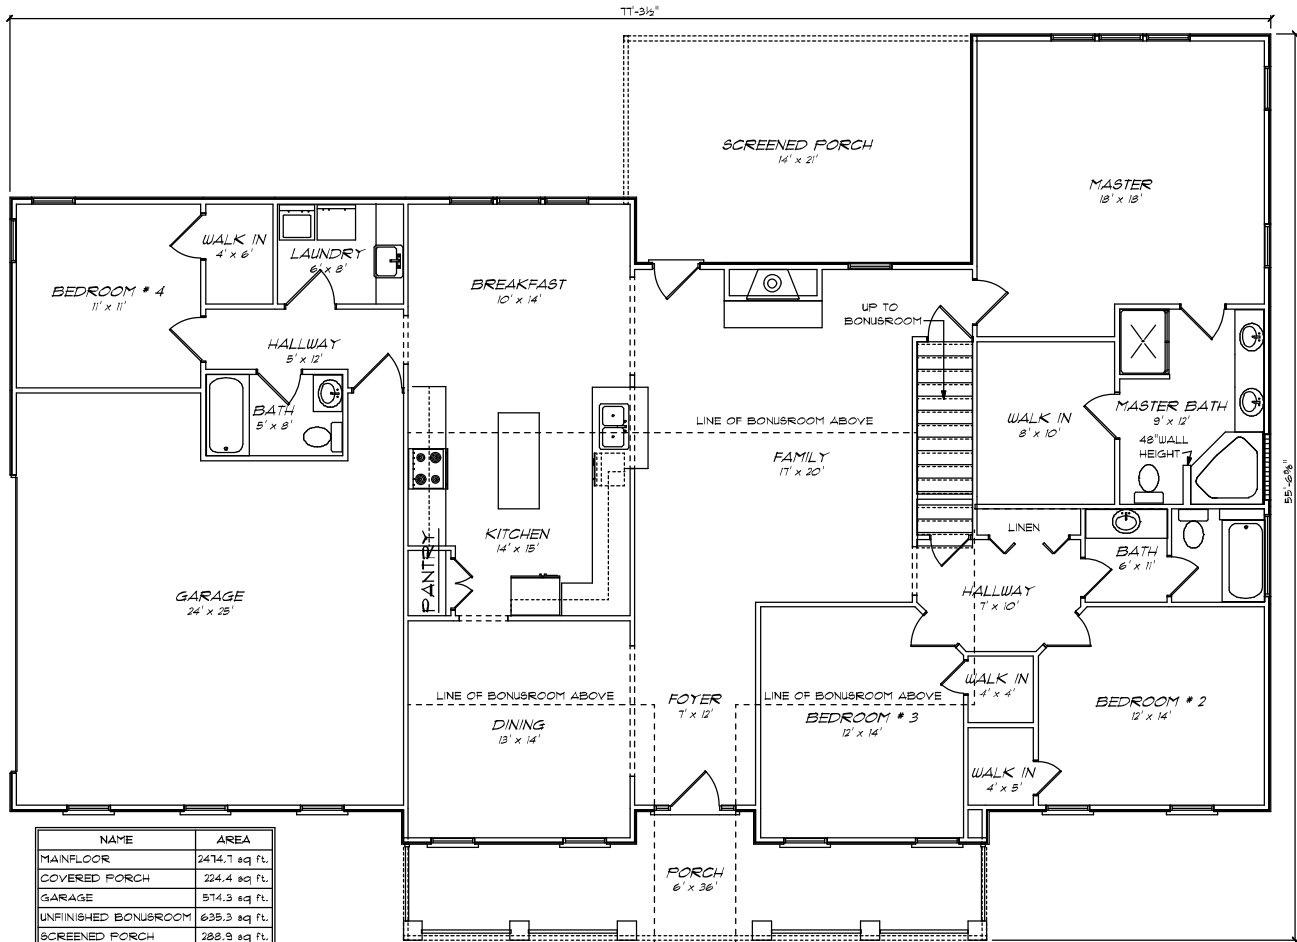

**THE PONDEROSA 2475 SQ FT 4 BED 3 BATH**

**55'-6.5" X 11'-3.5" OVERALL FOOT PRINT  
TOTAL HEATED AREA = 2475 SQ. FT.**