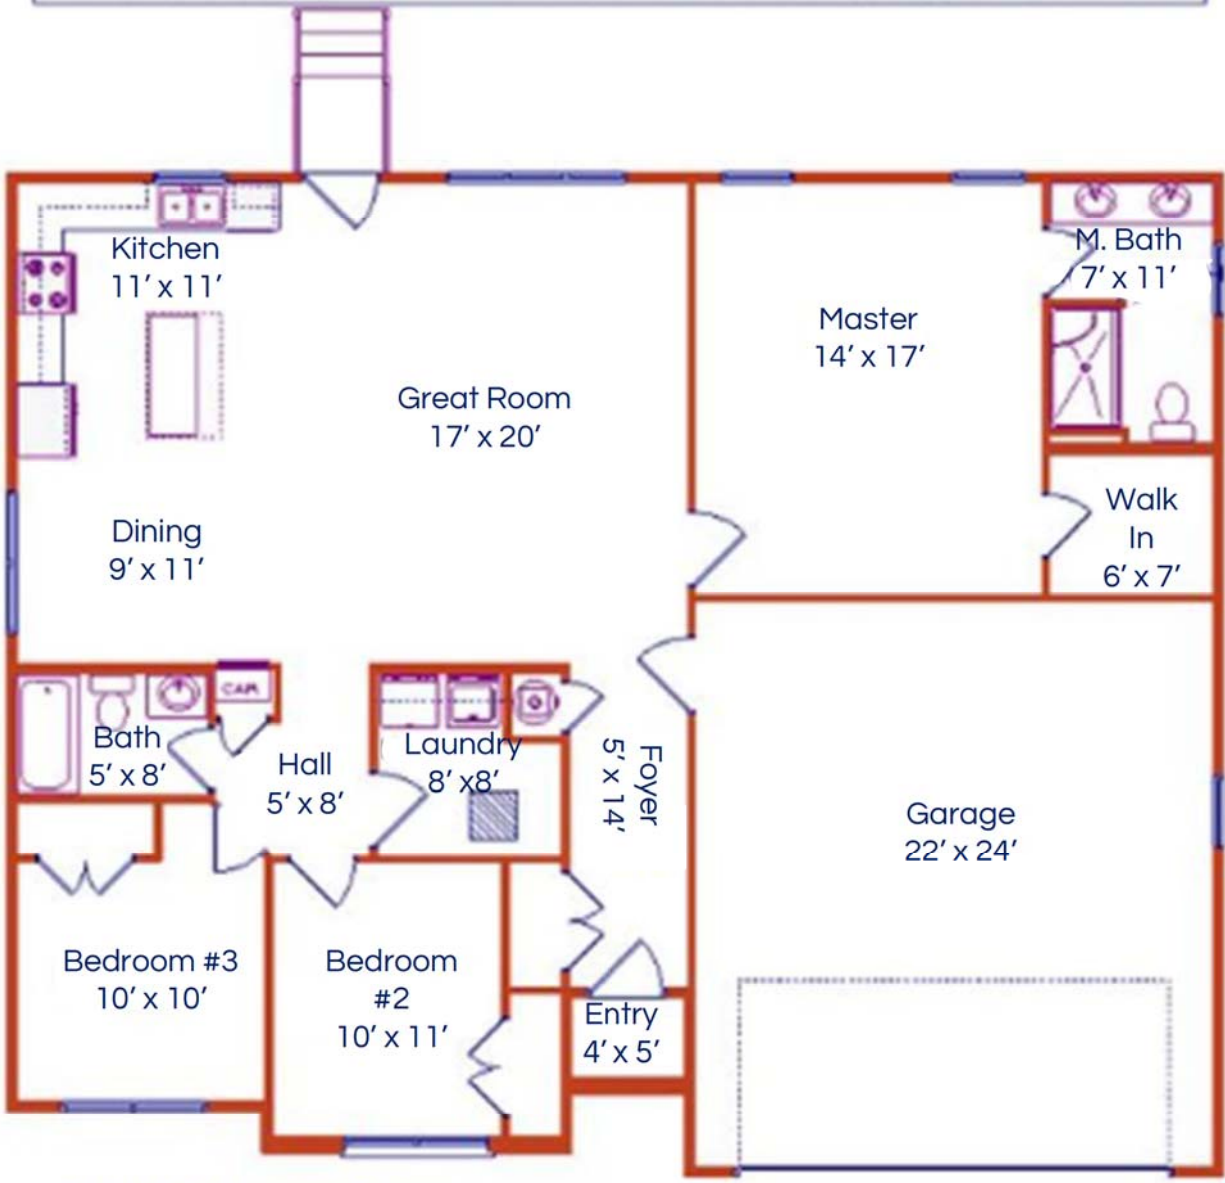

**\*\*Rendering may vary from base plan with added options\*\***

**THE RIVEROAK 1500 SQ FT 3 BED 2 BATH**

**50'-7.5" X 41'-10"**  
**OVERALL DIMENSION**