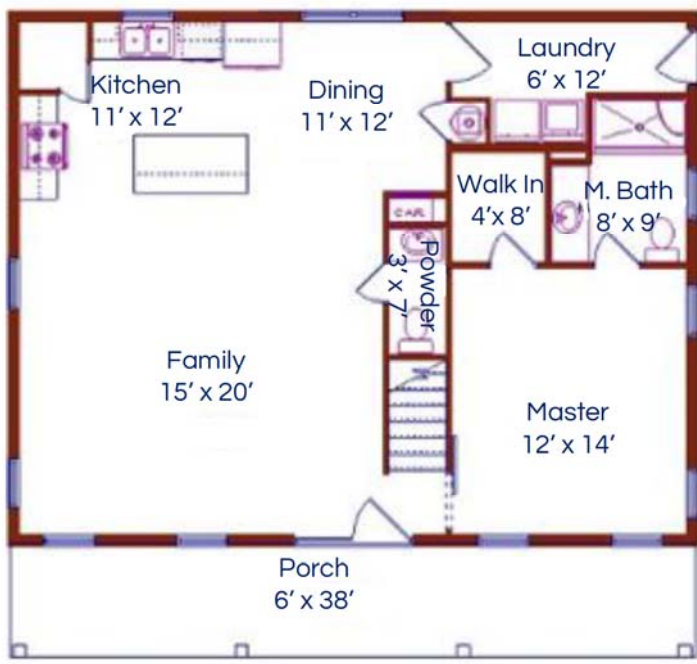

****Rendering may vary from base plan with added options****

THE CAPE 1639 SQ FT 3 BED 2.5 BATH

MAIN FLOOR PLAN

SECOND FLOOR PLAN