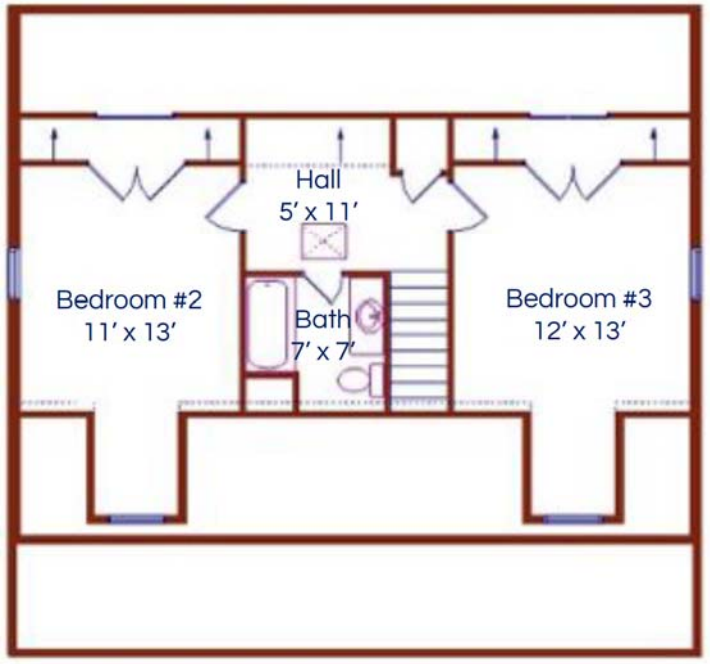

****Rendering may vary from base plan with added options****

THE CAPE 1639 SQ FT 3 BED 2.5 BATH

MAIN FLOOR PLAN

SECOND FLOOR PLAN