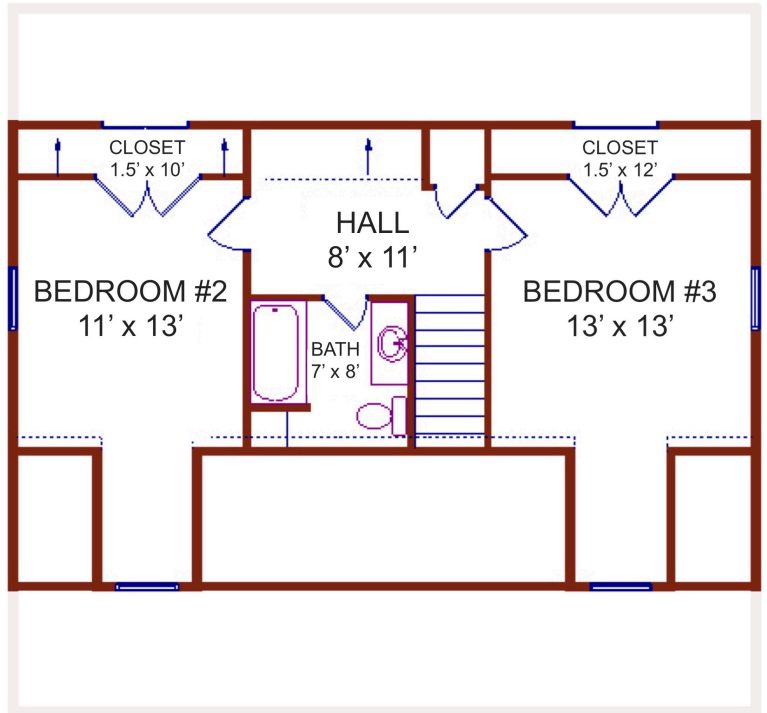

Cape

DISCLAIMER: IMAGES AND RENDERINGS MAY INCLUDE UPGRADES THAT ARE NOT INCLUDED IN STANDARD PRICES.

Cape, 1639 Sq Ft, 3 bedroom 2.5 bath, 216 Sq Ft covered porch

***Images and renderings may vary from base pricing.

***Land improvements such as septic, well, driveway, and sidewalk are not included in standard pricing.

MAIN FLOOR

SECOND FLOOR

NAME	SIZE
MAIN FLOOR	1008 Sq Ft +/-
SECOND FLOOR	631 Sq Ft +/-
COVERED PORCHES	216 Sq Ft +/-
HOUSE DIMENSIONS	36' x 34'

Room dimensions are approximate.
Precise room dimensions provided by a draft for construction.