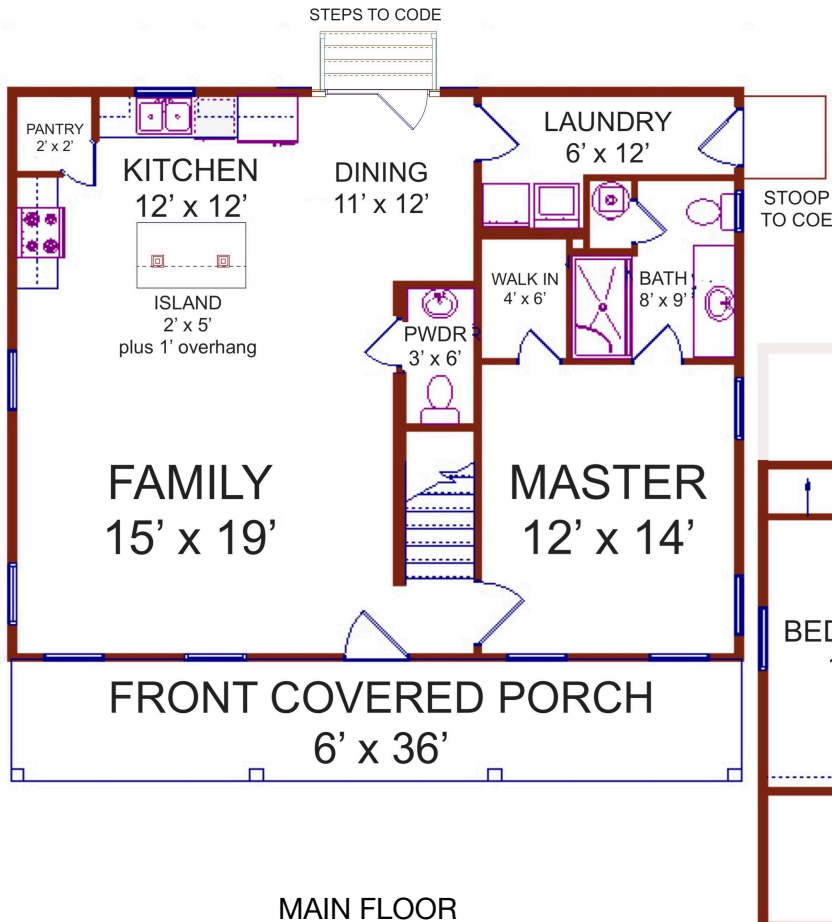

Cape

DISCLAIMER: IMAGES AND RENDERINGS MAY INCLUDE UPGRADES THAT ARE NOT INCLUDED IN STANDARD PRICES.

Cape, 1639 Sq Ft, 3 bedroom 2.5 bath, 216 Sq Ft covered porch

***Images and renderings may vary from base pricing.

***Land improvements such as septic, well, driveway, and sidewalk are not included in standard pricing.

MAIN FLOOR

SECOND FLOOR

NAME	SIZE
MAIN FLOOR	1008 Sq Ft +/-
SECOND FLOOR	631 Sq Ft +/-
COVERED PORCHES	216 Sq Ft +/-
HOUSE DIMENSIONS	36' x 34'

Room dimensions are approximate.
Precise room dimensions provided by a draft for construction.